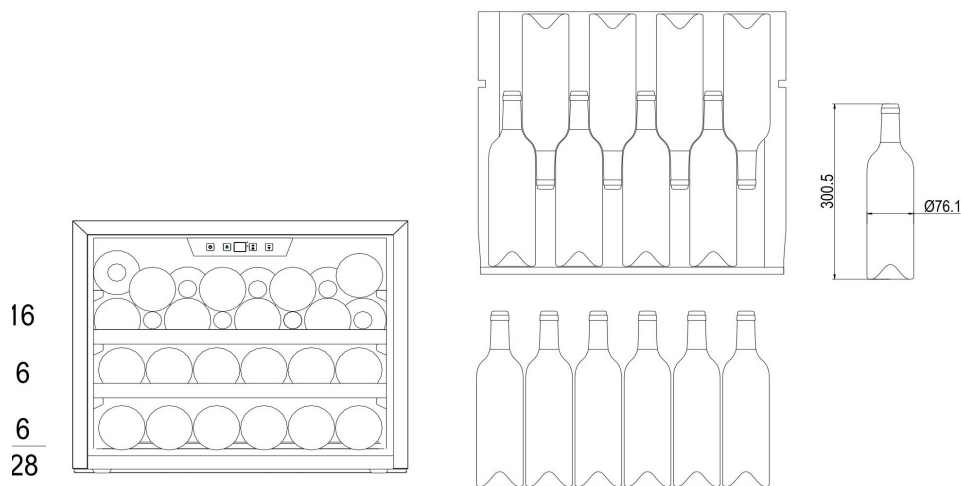

mQuvée

WINESERVE 28

- mQuvée free-standing cooler

PRODUCT SPECIFICATION

- Free-standing wine cooler
- Adjustable zone (*5-22 degrees*)
- 2 pull-out wooden shelves (*beechwood*)
- Compressor cooling
- Fan cooling for balanced temperature
- Seamless-door (*door without joins*)
- UV-protected glass door
- Reversible glass door

SPACE FOR 28 BOTTLES

AVAILABLE IN

Stainless steel

SIZE AND DIMENSIONS

- Dimensions: (*Width x Height x Depth*)
54,5 x 45,5 x 57 cm
- Weight: 25 kg
- Space for 28 bottles

TECHNICAL DATA

- Voltage: 220-240 V
- Climate class: N-ST
- Effect: 85 W
- Energy class: A
- Noise level: 39 db(A)
- Annual power consumption: 140 kW