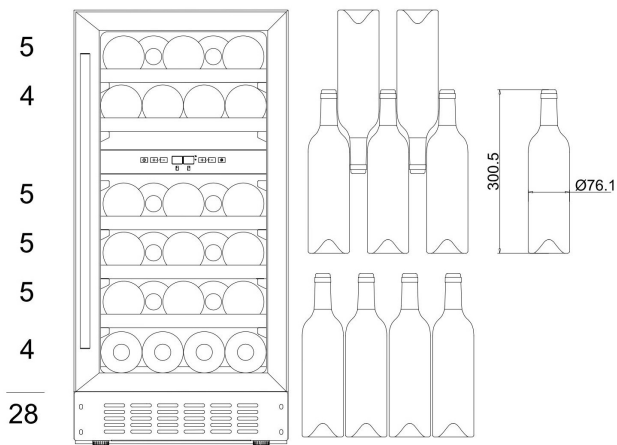

mQuvée

WINECAVE 40D

- mQuvée built-in wine cooler

PRODUCT SPECIFICATION

- Can be built-in under your kitchen counter or free-standing
- 2 adjustable zones (*5-22 degrees*)
- 5 pull-out wooden shelves (*beechwood*)
- Compressor cooling
- Fan cooling for balanced temperature
- Seamless-door (*door without joins*)
- UV-protected glass door
- Reversible glass door

SPACE FOR 28 BOTTLES

OTHER SPECIFICATION

- Low vibration for perfect storing your wine bottles
- Automatic defrosting
- Winter safety
- Carbon filter
- Water container for additional adjustment of humidity
- ON/OFF-for electricity
- Adjustable feet 7 cm
- LED-lighting with ON/OFF- button
- Digital display for temperature (white)
- Touch-control panel in wine cooler
- Alarm for low/high temperatures
- Alarm for open door

- Dimensions: (*Width x Height x Depth*) 39.5 x 80/89 x 57 cm
- Weight: 34,5 kg
- Space for 28 bottles

AVAILABLE IN

Powder White

Modern

Anthracite Black

Stainless steel

Custom Made