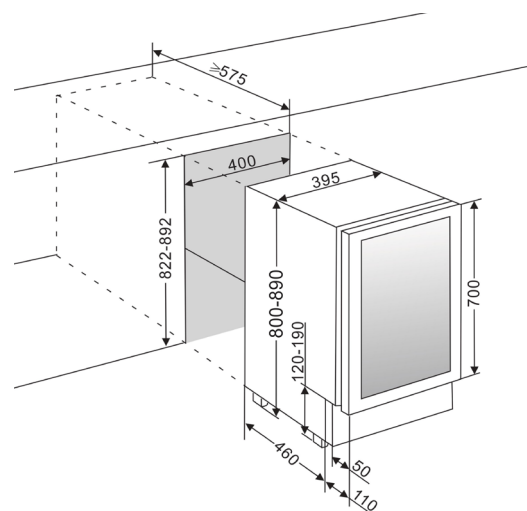

SPACE FOR 28 BOTTLES

OTHER SPECIFICATION

- Low vibration for perfect storing your wine bottles
- Automatic defrosting
- Winter safety
- Carbon filter
- Water container for additional adjustment of humidity
- ON/OFF-for electricity
- Adjustable feet 7 cm
- LED-lighting with ON/OFF- button
- Digital display for temperature (white)
- Touch-control panel in wine cooler
- Alarm for low/high temperatures
- Alarm for open door

TECHNICAL DATA

- Voltage: 220-240 V
- Noise level: 39 dB (A)
- Energy class: A
- Climate class: SN-ST
- Effect: 85 W
- Power consumption: 0.40 kWh/24 h
- Annual power consumption: 139.0 kWh

SIZE AND DIMENSIONS

- Dimensions: (*Width x Height x Depth*) 39.5 x 80/89 x 57 cm
- Weight: 34,5 kg
- Space for 28 bottles

AVAILABLE IN

Powder White

Modern

Anthracite Black

Stainless steel

Custom Made