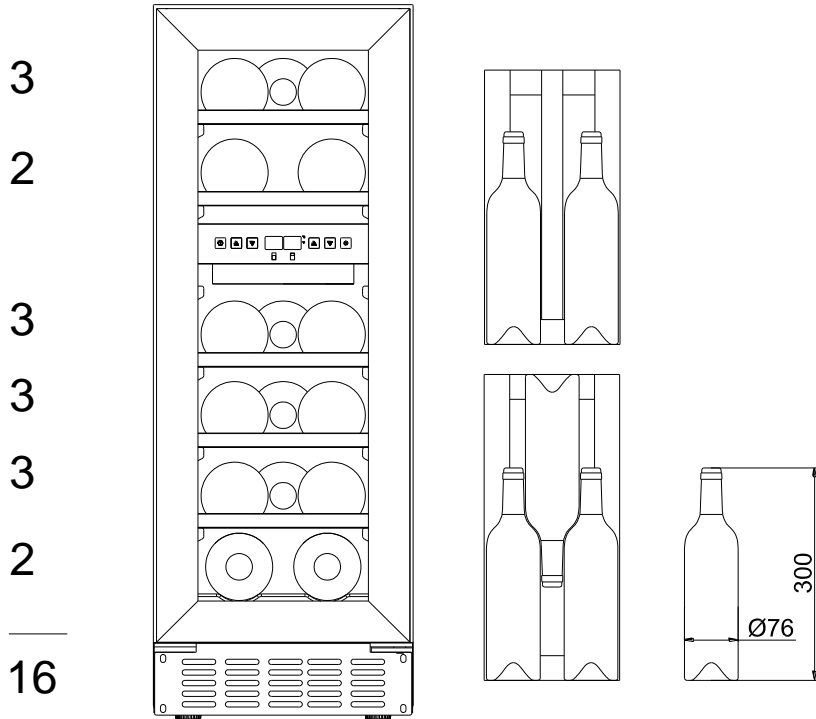

# Bottle Loading Plan

WCD30-780

WCD60-780