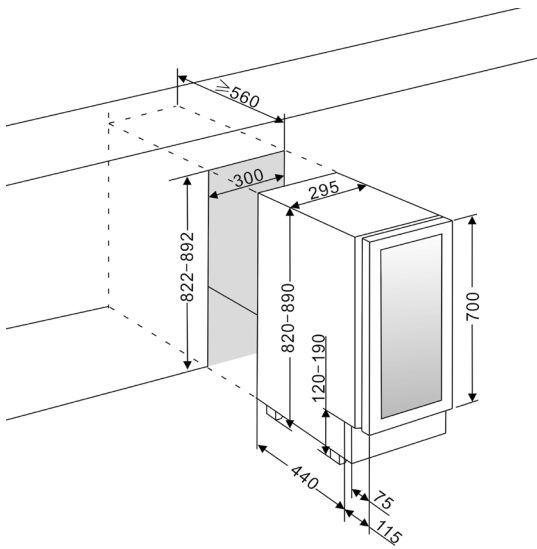

mQuvée

BEERSERVER 30 | 700

- mQuvée built-in beer cooler

PRODUCT SPECIFICATION

- Can be built-in under your kitchen counter or free-standing
- 1 adjustable zone (*2-12 degrees*)
- 2 metal shelves with steel front
- Compressor cooling
- Fan assistance for balanced temperature
- Seamless-door (*no joints*)
- Reversible, UV-protected glass door

OTHER SPECIFICATION

- Automatic defrosting
- Winter safety
- ON/OFF-for electricity
- Adjustable feet 8 cm
- LED-lighting with ON/OFF- button
- Digital display for temperature (white)
- Touch-control panel
- Alarm for low/high temperatures
- Alarm for open door

AVAILABLE IN

Anthracite black

Stainless steel

SPACE FOR 50 L

SIZE AND DIMENSIONS

- 700 mm door height
- Dimensions: (*Width x Height x Depth*)
29.5 x 82/89 x 55.5 cm
- Weight: 27 kg
- Space for about 17 cans (33,5 cl), or 21 bottles (33 cl).