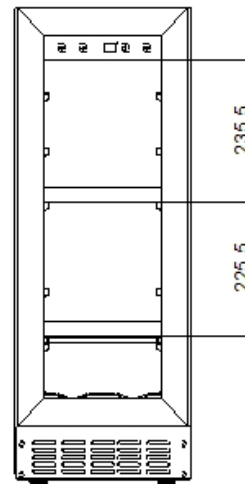

AVAILABLE IN

Anthracite black

Stainless steel

SPACE FOR 50 L

SIZE AND DIMENSIONS

- 700 mm door height
- Dimensions: (*Width x Height x Depth*)
29.5 x 82/89 x 55.5 cm
- Weight: 27 kg
- Space for about 17 cans (33,5 cl), or 21 bottles (33 cl).