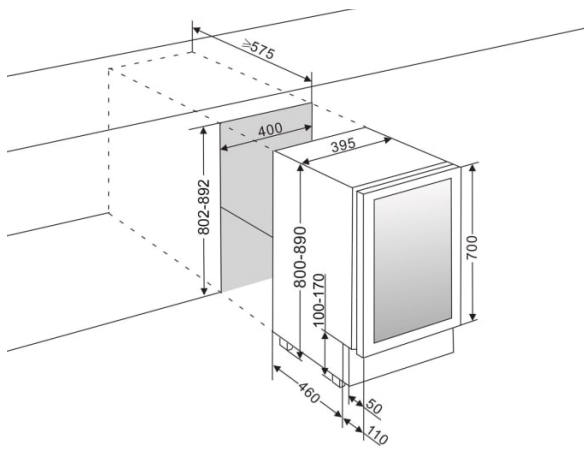

**SPACE FOR 80 L**

**OTHER SPECIFICATION**

- Automatic defrosting
- Winter safety
- ON/OFF-for electricity
- Adjustable feet 8 cm
- LED-lighting with ON/OFF- button
- Digital display for temperature (white)
- Touch-control panel
- Alarm for low/high temperatures
- Alarm for open door

**SIZE AND DIMENSIONS**

- 700 mm door height
- Dimensions: (*Width x Height x Depth*)  
39.5 x 80/89 x 57 cm
- Weight: 34 kg
- Space for about 23 cans (33,5 cl), or 39 bottles (33 cl)

**AVAILABLE IN**

Anthracite black