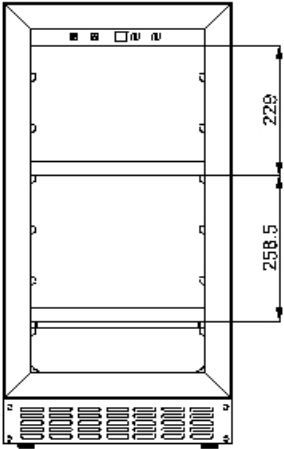

**SPACE FOR 80 L**

**OTHER SPECIFICATION**

- Automatic defrosting
- Winter safety
- ON/OFF-for electricity
- Adjustable feet 8 cm
- LED-lighting with ON/OFF- button
- Digital display for temperature (white)
- Touch-control panel
- Alarm for low/high temperatures
- Alarm for open door

**SIZE AND DIMENSIONS**

- 700 mm door height
- Dimensions: (*Width x Height x Depth*)  
39.5 x 80/89 x 57 cm
- Weight: 34 kg
- Space for about 23 cans (33,5 cl), or 39 bottles (33 cl)

**AVAILABLE IN**

Anthracite black