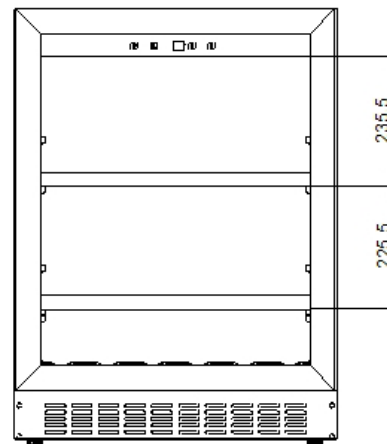

AVAILABLE IN

Anthracite black

Stainless steel

TECHNICAL DATA

- Voltage: 220-240 V
- Noise level: 40 dB (A)
- Energy class: C
- Climate class: SN-ST
- Effect: 100 W
- Annual power consumption: 255 kWh