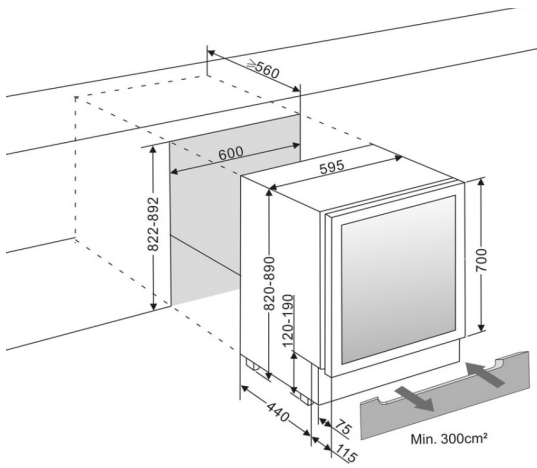

mQuvée

BEERSERVER 60 | 700

- mQuvée built-in beer cooler

PRODUCT SPECIFICATION

- Can be built-in under your kitchen counter or free-standing
- 1 adjustable zone (*2-12 degrees*)
- 2 metal shelves with steel front
- Compressor cooling
- Fan assistance for balanced temperature
- Seamless-door (*no joints*)
- Reversible, UV-protected glass door

SPACE FOR 122 L

SIZE AND DIMENSIONS

- 700 mm door height
- Dimensions: (*Width x Height x Depth*)
59.5 x 82/89 x 55,5 cm
- Weight: 47 kg
- Space for about 46 cans (33,5 cl), or 61 bottles (33 cl).

OTHER SPECIFICATION

- Automatic defrosting
- Winter safety
- ON/OFF-for electricity
- Adjustable feet 8 cm
- LED-lighting with ON/OFF- button
- Digital display for temperature (white)
- Touch-control panel
- Alarm for low/high temperatures
- Alarm for open door