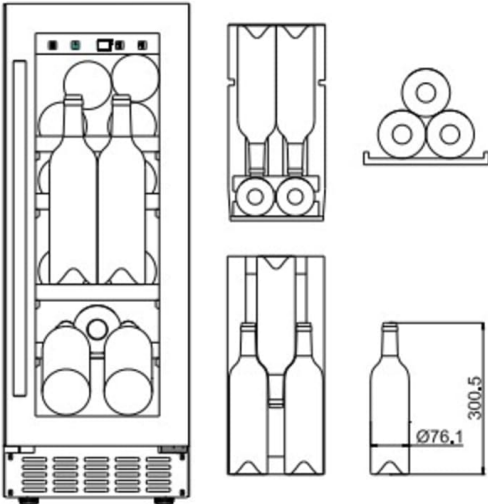

AVAILABLE IN

Stainless steel

TECHNICAL DATA

- Voltage: 220-240 V
- Noise level: 39 dB (A)
- Energy class: F
- Climate class: N-ST
- Effect: 85 W
- Annual power consumption: 98 kWh