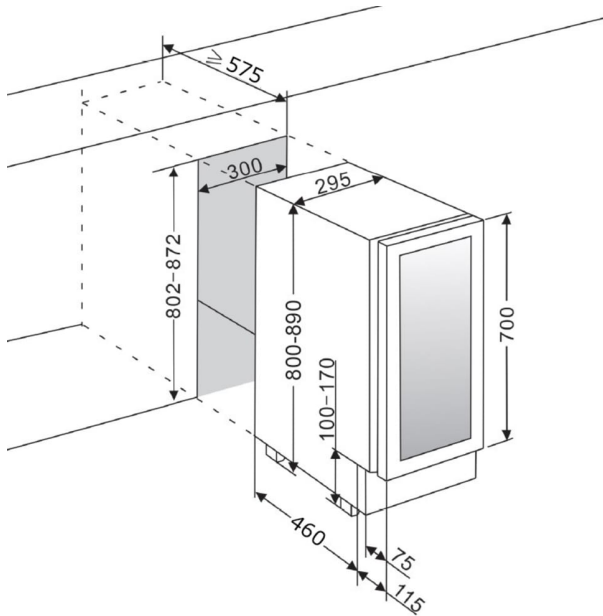

### PRODUCT SPECIFICATION

- Can be built-in under your kitchen counter or free-standing
- 1 Adjustable zone (5-20 degrees)
- 4 pull-out wooden shelves (beechwood)
- Compressor cooling
- Fan cooling for balanced temperature
- Seamless-door (*door without joins*)
- UV-protected glass door
- Reversible glass door

## SPACE FOR 16 BOTTLES

### SIZE AND DIMENSIONS

- 700 mm door height
- Dimensions: (Width x Height x Depth)  
29.5 x 82/89 x 57 cm
- Weight: 25 kg
- Space for 16 bottles