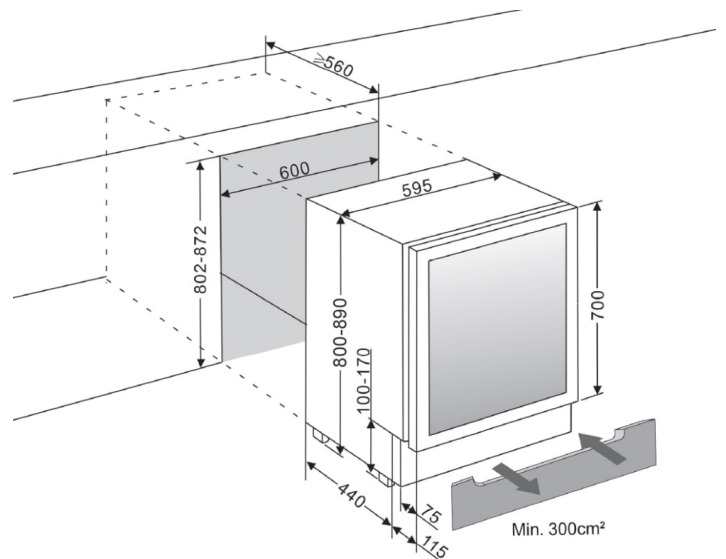

### PRODUCT SPECIFICATION

- Can be built-in under your kitchen counter or free-standing
- 2 adjustable zones (5-20 degrees)
- 5 pull-out wooden shelves (*beechwood*)
- Compressor cooling
- Fan cooling for balanced temperature
- Seamless-door (*door without joins*)
- UV-protected glass door
- Reversible glass door

**SPACE FOR 43 BOTTLES**

**OTHER SPECIFICATION**

- Low vibration for perfect storing your wine bottles
- Automatic defrosting
- Winter safety
- Carbon filter
- Water container for additional adjustment of humidity
- ON/OFF-for electricity
- Adjustable feet 8 cm
- LED-lighting with ON/OFF- button
- Digital display for temperature (white)
- Touch-control panel in wine cooler
- Alarm for low/high temperatures
- Alarm for open door

**SIZE AND DIMENSIONS**

- 700 mm door height
- Dimensions: (*Width x Height x Depth*) 59.5 x 82/89 x 55.5 cm
- Weight: 46 kg
- Space for 43 bottles

**TECHNICAL DATA**

- Voltage: 220-240 V
- Noise level: 36 dB (A)
- Energy class: F
- Climate class: SN-ST
- Effect: 100 W
- Annual power consumption: 104 kWh