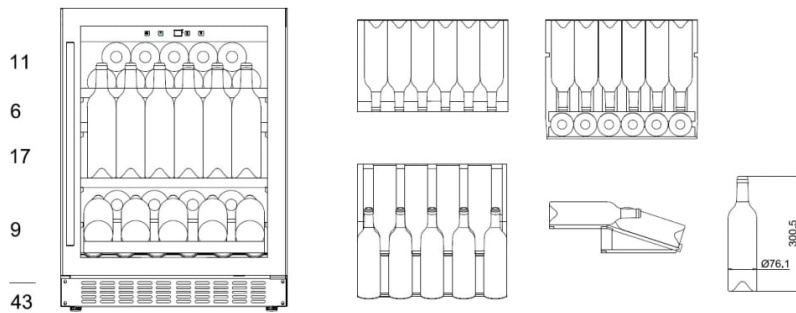

### PRODUCT SPECIFICATION

- Can be built-in under your kitchen counter or free-standing
- 2 adjustable zones (5-20 degrees)
- 5 pull-out wooden shelves (*beechwood*)
- Compressor cooling
- Fan cooling for balanced temperature
- Seamless-door (*door without joins*)
- UV-protected glass door
- Reversible glass door

**SIZE AND DIMENSIONS**

- 700 mm door height
- Dimensions: (*Width x Height x Depth*) 59.5 x 82/89 x 55.5 cm
- Weight: 46 kg
- Space for 43 bottles

**TECHNICAL DATA**

- Voltage: 220-240 V
- Noise level: 36 dB (A)
- Energy class: F
- Climate class: SN-ST
- Effect: 100 W
- Annual power consumption: 104 kWh