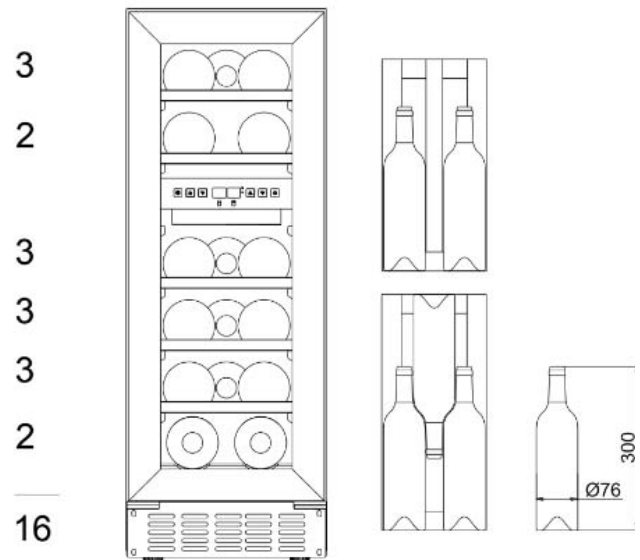

AVAILABLE IN

Anthracite black

Stainless steel

TECHNICAL DATA

- Voltage: 220-240 V
- Noise level: 39 dB (A)
- Energy class: F
- Climate class: SN-ST
- Effect: 85 W
- Annual power consumption: 98 kWh