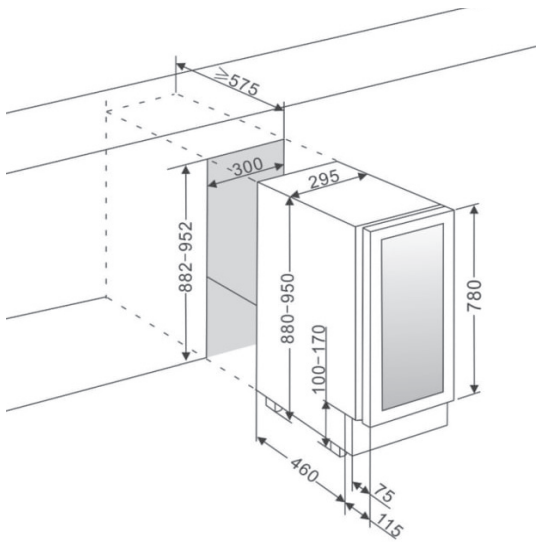

## SPACE FOR 16 BOTTLES

### SIZE AND DIMENSIONS

- 780 mm door height
- Dimensions: (*Width x Height x Depth*)  
29.5 x 88/95 x 57 cm
- Weight: 31 kg
- Space for 16 bottles