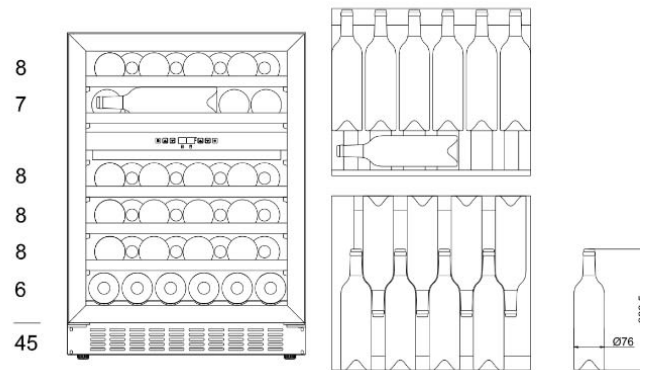

AVAILABLE IN

Anthracite black

Stainless steel

TECHNICAL DATA

- Voltage: 220-240 V
- Noise level: 36 dB (A)
- Energy class: F
- Climate class: SN-ST
- Effect: 100 W
- Annual power consumption: 104 kWh