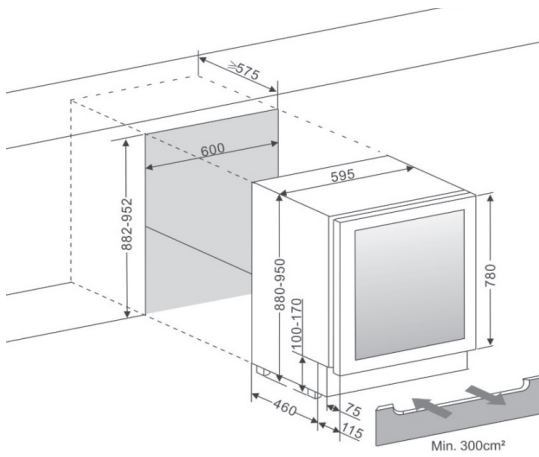

### PRODUCT SPECIFICATION

- Can be built-in under your kitchen counter or free-standing
- 2 adjustable zones (*5-20 degrees*)
- 5 pull-out wooden shelves (*beechwood*)
- Compressor cooling
- Fan cooling for balanced temperature
- Seamless-door (*door without joins*)
- UV-protected glass door
- Reversible glass door

### SIZE AND DIMENSIONS

- 780 mm door height
- Dimensions: (*Width x Height x Depth*)  
59.5 x 88/95 x 57 cm
- Weight: 51 kg
- Space for 45 bottles